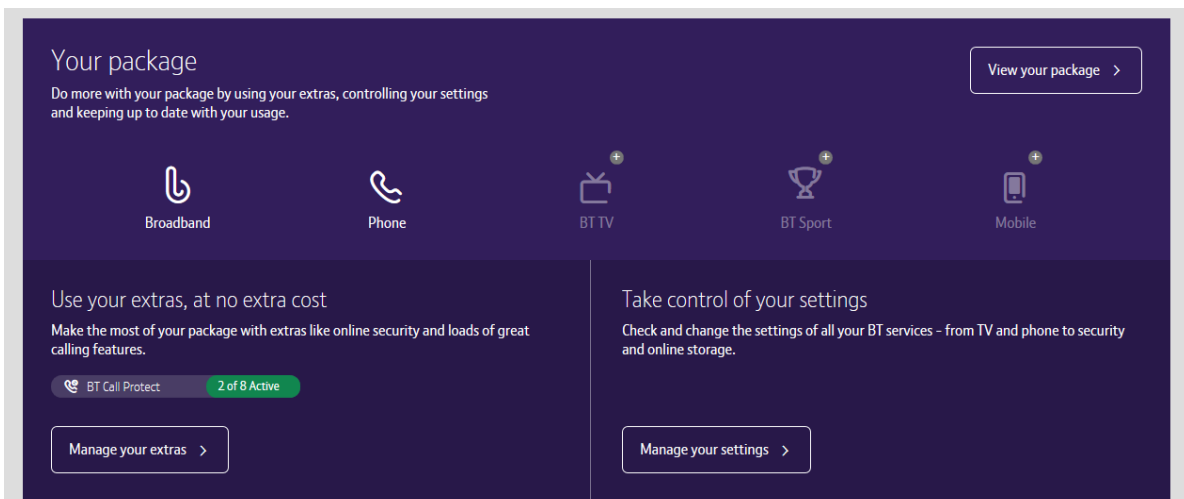

1

Go to MyBT and log in using your BT ID and Password. If you haven't got an account click the 'Sign up' button.

The screenshot shows the MyBT login interface. It features a 'BT ID' input field with a 'Forgotten BT ID?' link below it. Below that is a 'Password' input field with a 'Forgotten password?' link. A 'Remember me' checkbox is checked, followed by a 'Log in to My BT' button. At the bottom, there are links for '< Back', 'Help | Security', and a 'Quick links' section with links for 'Track your order >', 'Report or track a fault >', 'Pay a bill >', 'Get help or contact us >', and 'Download the My BT App >'. A section titled 'Looking for BT Yahoo! Mail?' includes a link: 'Go to our email log in page > to log in to your BT Yahoo! Mail inbox.'

BT Broadband

Step by step guide

2

Scroll down to 'Use your extras, at no extra cost' and click 'Manage your extras'

BT Broadband

Step by step guide

3

Then click 'Setup BT Parental Controls'